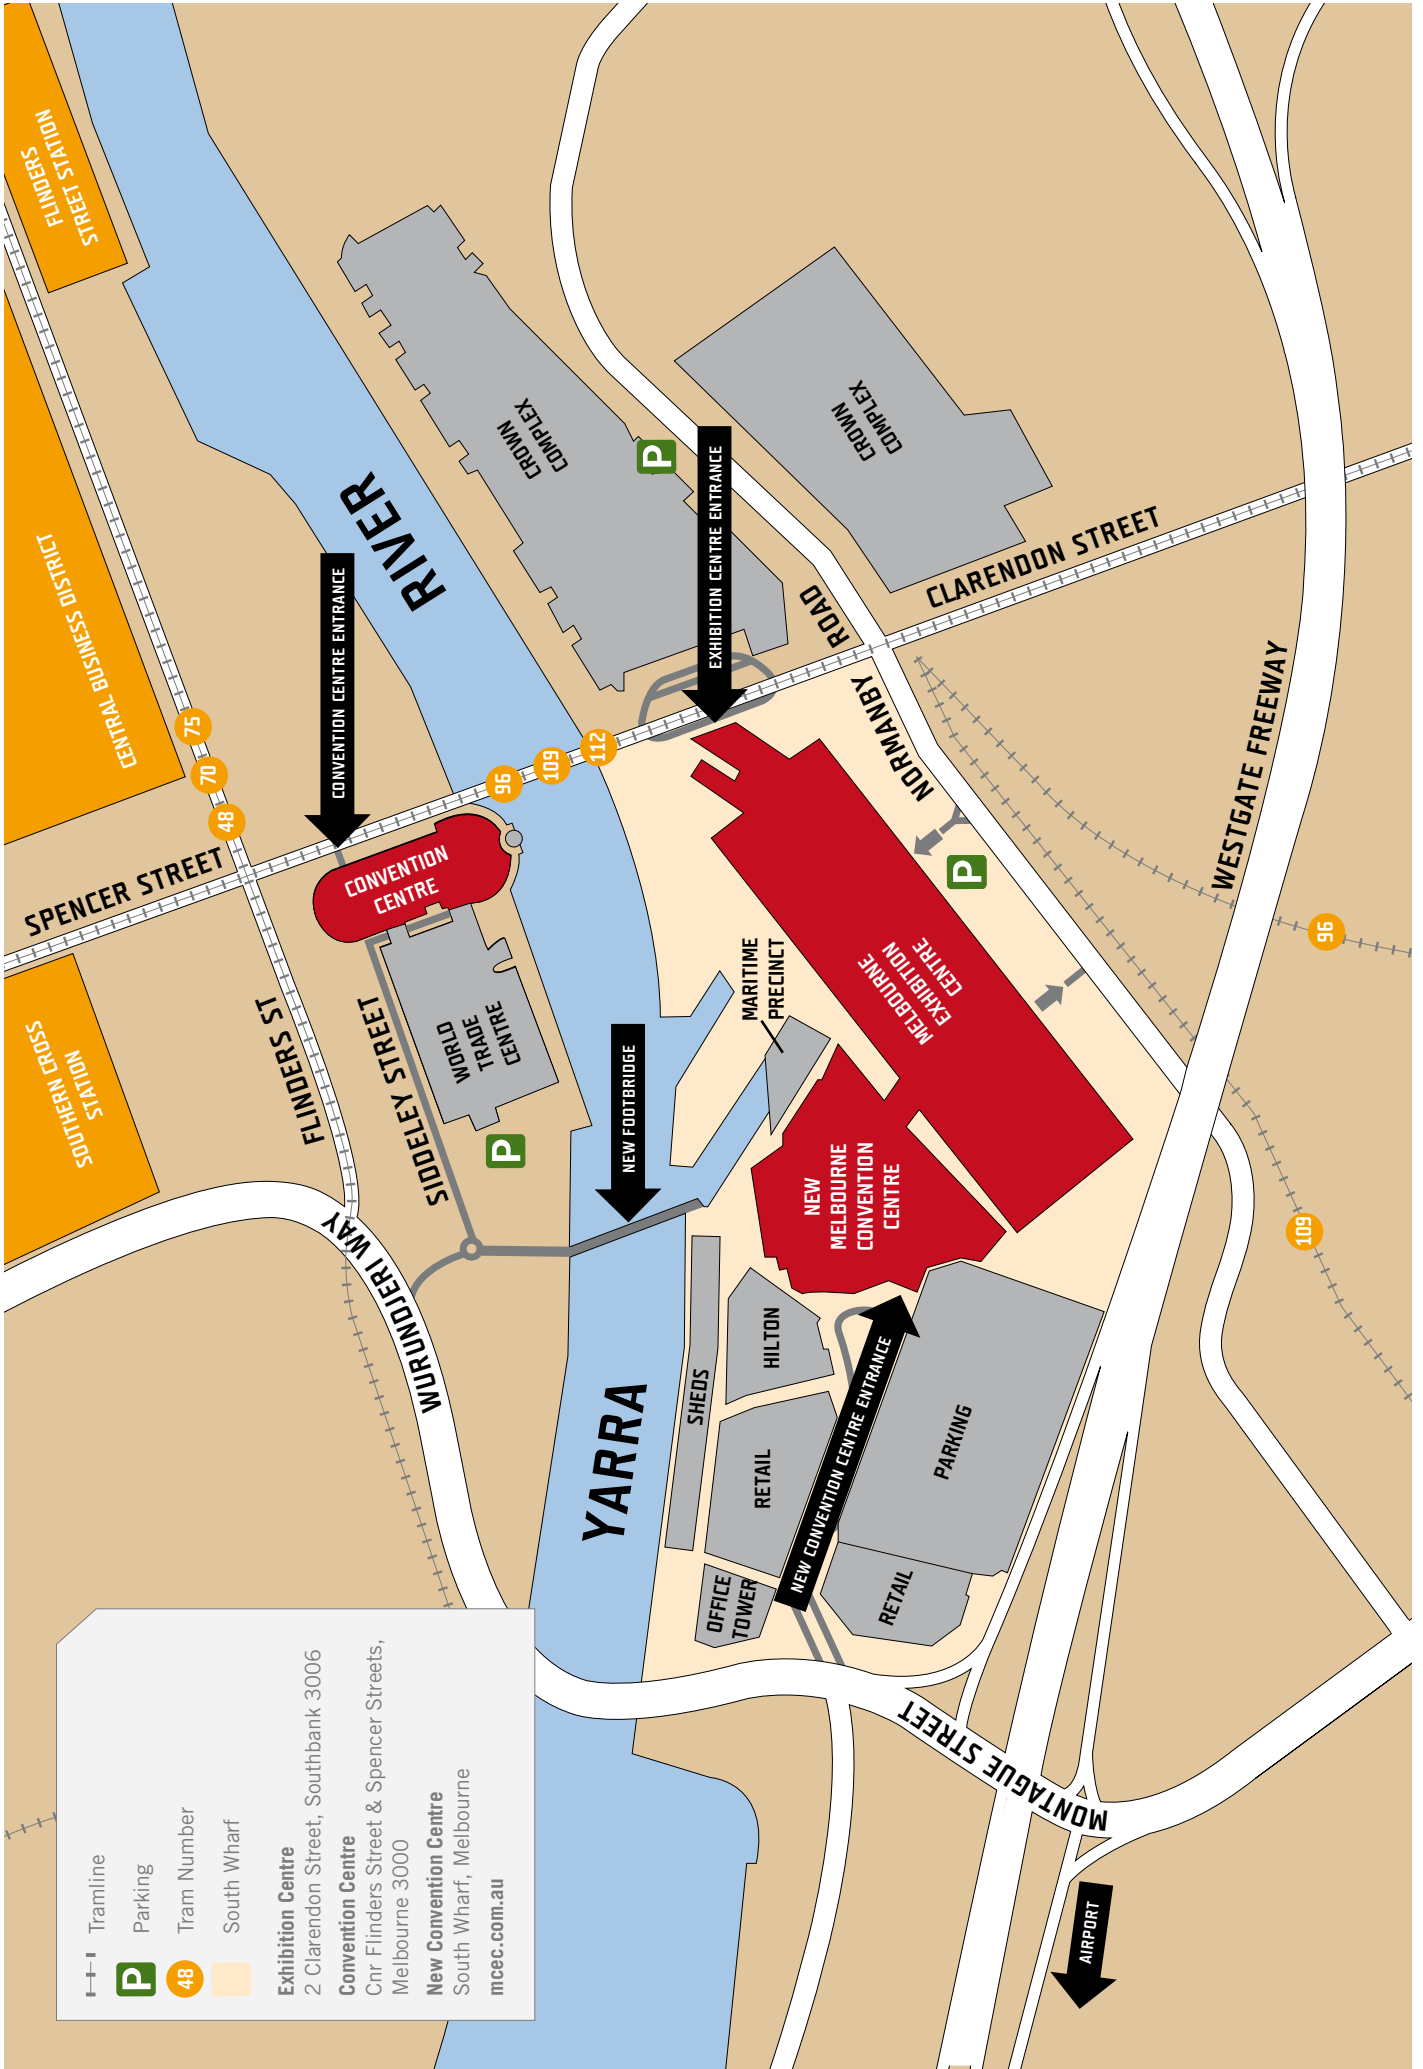

DIRECTIONAL MAP

Tramline
 Parking
 Tram Number
 South Wharf
Exhibition Centre
 2 Clarendon Street, Southbank 3006
Convention Centre
 Cnr Flinders Street & Spencer Streets,
 Melbourne 3000
New Convention Centre
 South Wharf, Melbourne
mcec.com.au